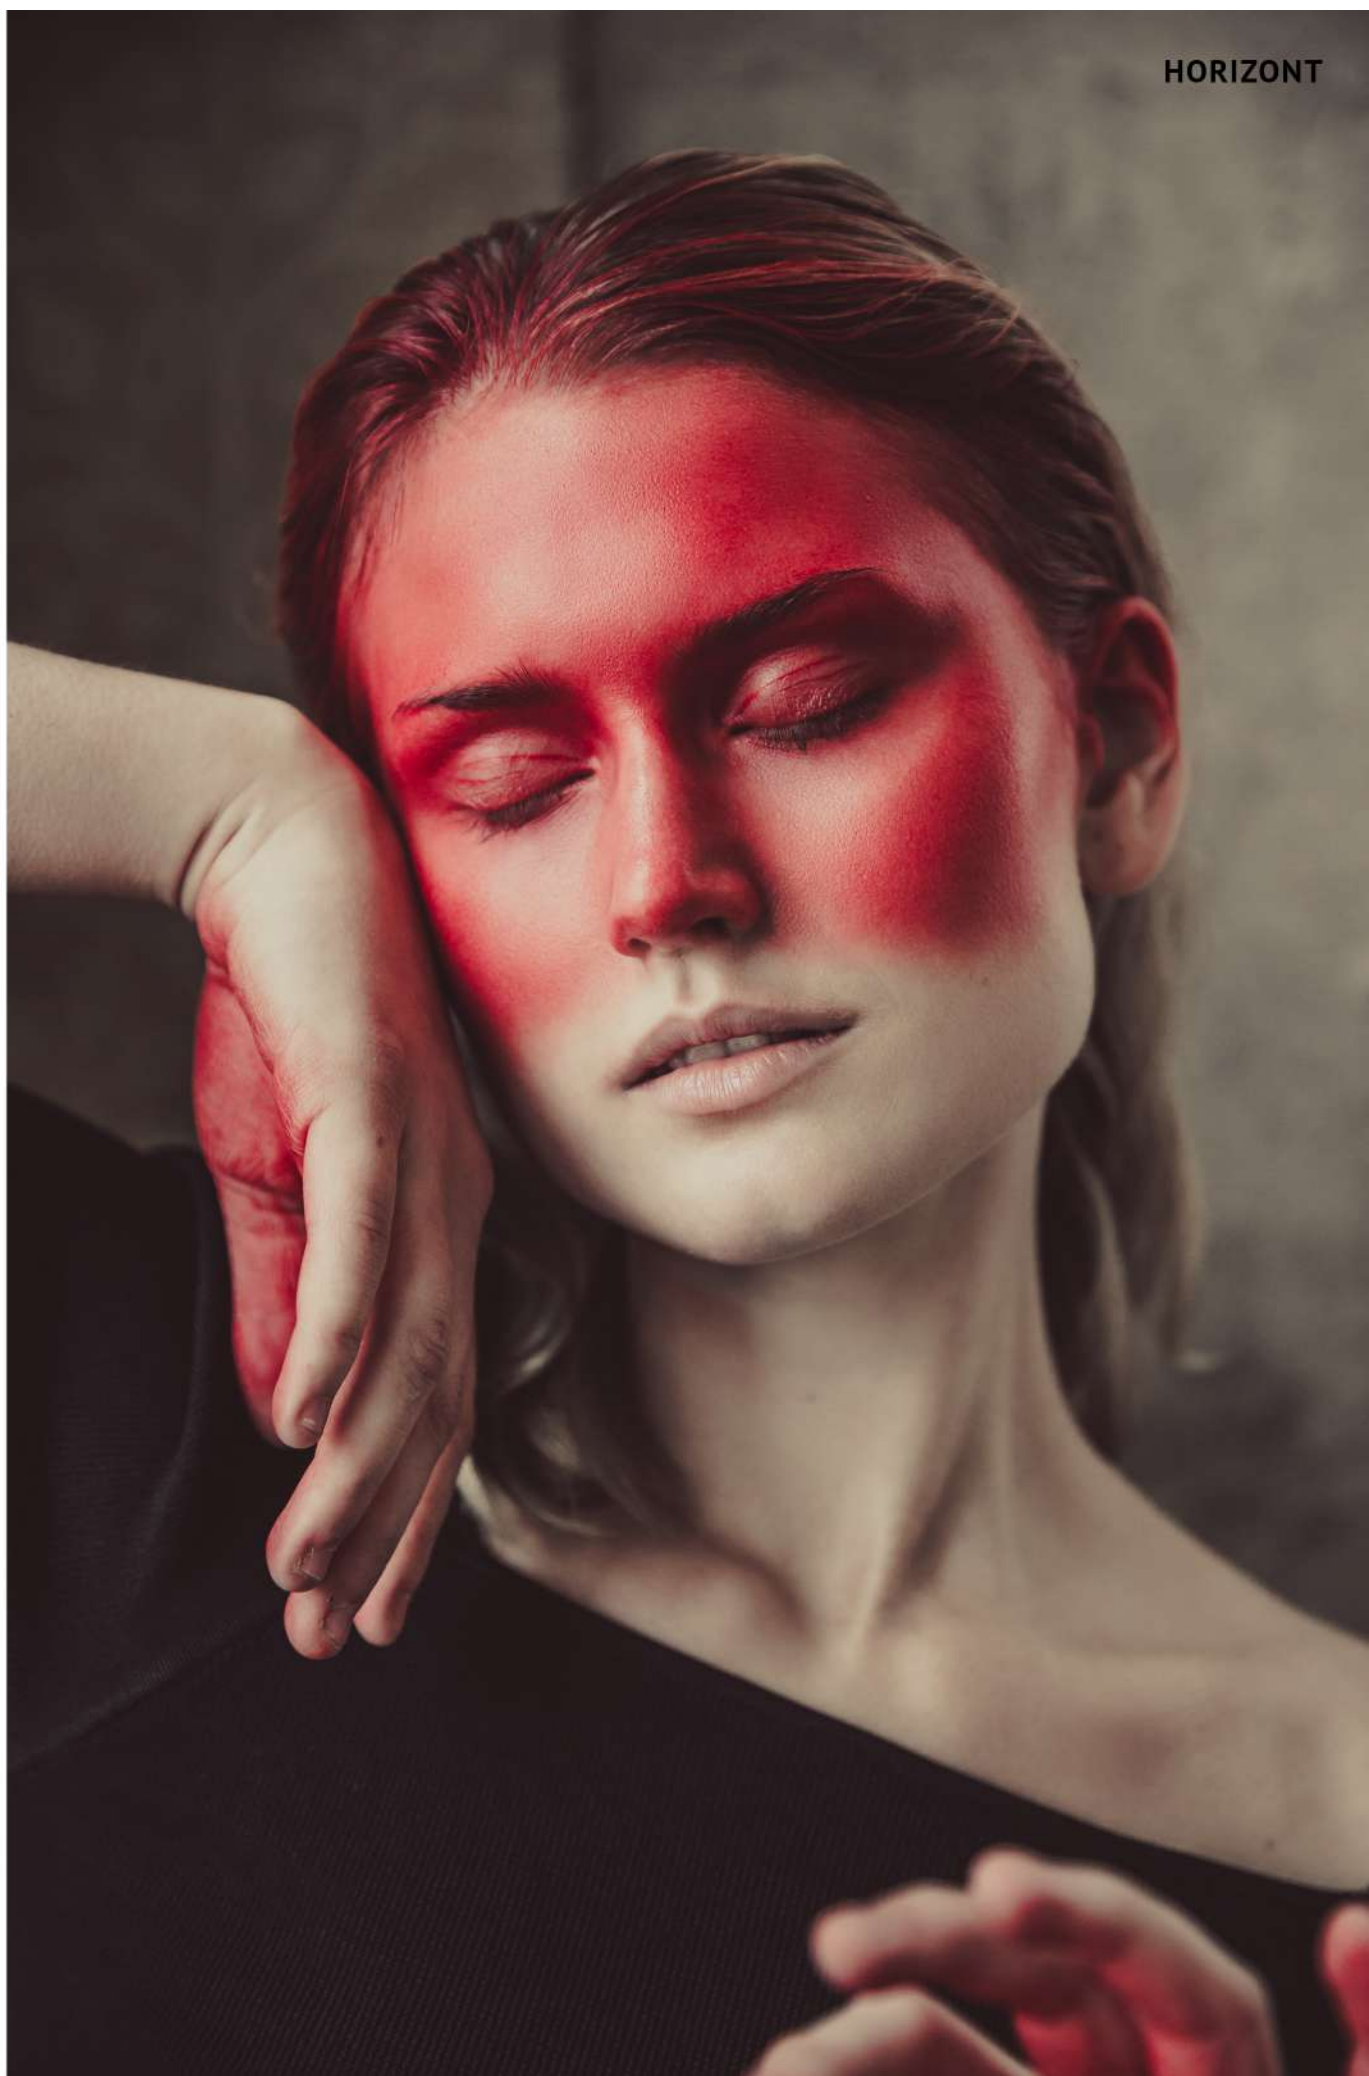

## **PLAY RED**

**Fashion Designer: Linda Dekhla**

**Model: Klara Johansson**

**Makeup Artist: Louise Kjellberg**

**Creative Director/Photographer/Retoucher: Ekaterina Yakyamseva**

HORIZONT

HORIZONT

HORIZONT